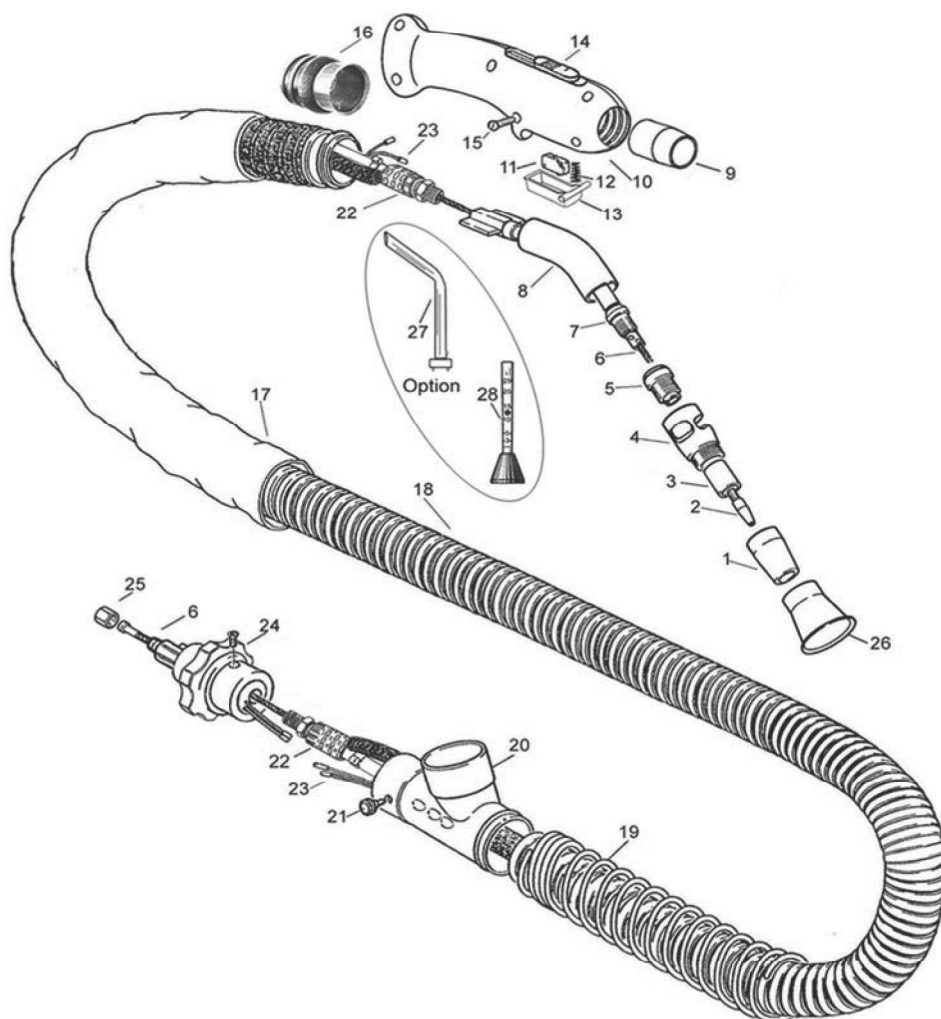

# TURBOPLUS T 250A

CE EN60974-7

CODE	↔	☐
------	---	---

MA1472	3 m	10'	
MA1473	4 m	12'	
MA1474	5 m	16.4'	

TECHNICAL DATA		
----------------	--	--

	1,29 kg	2,84 lb
	0,8 ÷ 1,0 mm	.030" ÷ .040"
	250A CO2 - 225A Mix	
	103 m³/h	
	1540 mm/H2O	

## EXTERNAL PROTECTION

Leather and velcro, Ø 40 mm  
(OPTION)

- MQ0397 . 2,5 m
- MQ0398 . 3,5 m
- MQ0399 . 4,5 m

Ideal for protecting fume extraction tubes against spatter, heat and wear.

## ANTISPATTER SPRAY

CERAMIC BASED  
UTI000089- 500ml

Ideal for fume extraction torches. It avoids obstructing the passage of fumes and extends the life of consumables.

	CODE			Ø			REF			
1	MC0470		Ø12mm nozzle round thread	12 mm				1		
1	MC0471		Ø14mm nozzle round thread	14 mm				1		
1	MC0480		Ø16mm nozzle round thread	16 mm				1		
2	MD0009-08		M6 - Cu	0,8 mm	.030"		28 mm	140.0051	20	
2	MD0009-10		M6 - Cu	1,0 mm	.040"		28 mm	140.0242	20	
6	GM0500		blue steel liner	0,6 ÷ 0,9 mm	.023" ÷ .035"		3 m	10'	124.0011	1
6	GM0501		blue steel liner	0,6 ÷ 0,9 mm	.023" ÷ .035"		4 m	12'	124.0012	1
6	GM0502		blue steel liner	0,6 ÷ 0,9 mm	.023" ÷ .035"		5 m	16.4'	124.0015	1
6	GM0510		red steel liner	1,0 ÷ 1,2 mm	.040" ÷ .045"		3 m	10'	124.0026	1
6	GM0511		red steel liner	1,0 ÷ 1,2 mm	.040" ÷ .045"		4 m	12'	124.0031	1
6	GM0512		red steel liner	1,0 ÷ 1,2 mm	.040" ÷ .045"		5 m	16.4'	124.0035	1

	CODE		
3	MQ0350	insulator gas D.12/14	1
3	MQ0352	insulator	1
4	FB0711	Threaded suction head round D.24	1
5	MQ0351	insulating torch body	1
7	MF0340	mig torch head	1
8	FB0680	Threaded suction head round D.22	1
9	BW0590	Bush nozzle D.22	1
10	MP0210	handle	1
11	BX0021	trigger	5
12	EA1270	Spiral spring	1
13	BW0591	Slider of adjustment suction Turboplus	1
14	BW0592	Cursor control aspiration	1
15	EA1271	Handle screws	1
16	FB0690	Metal turning connection for hose D.40	1
17	MQ0396	Leather and velcro hose cover	1
18	MQ0190	Smoke hose 3.5 m D.40 Soft	1