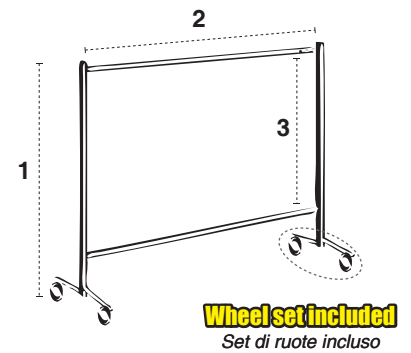

ACCESSORIES

HOOKS

CODE	DESCRIZIONE	DESCRIPTION	
F11275	HOOKS ganci in metallo per tende TENDARC STRIP & CURTAIN	HOOKS metallic hooks for curtains TENDARC STRIP & CURTAIN	1

Suitable with (*Adatto con*) : TENDARC Red Strip 0.4/1.0

MOB

CODE	DESCRIZIONE	DESCRIPTION	1	2	3	
F11282S	Struttura pannello mobile MOB	MOB metal frame	2000 mm	2000 mm	1300 mm	1

Suitable with (*Adatto con*) : TENDARC Red Curtain 2000 - Green Curtain 2000

MOBEX

CODE	DESCRIZIONE	DESCRIPTION	1	
F11282E	KIT Estensione (per MOB) Contiene 2 Ante (Senza Tenda)	Extension KIT (for MOB) Contains 2 Folding Wings (Without Curtain)	1000 mm	1

Suitable with (*Adatto con*) : MOB Frame (*Struttura*)

Attention Suitable curtains should be ordered separately.
Attenzione Le tende adatte devono essere ordinate separatamente.