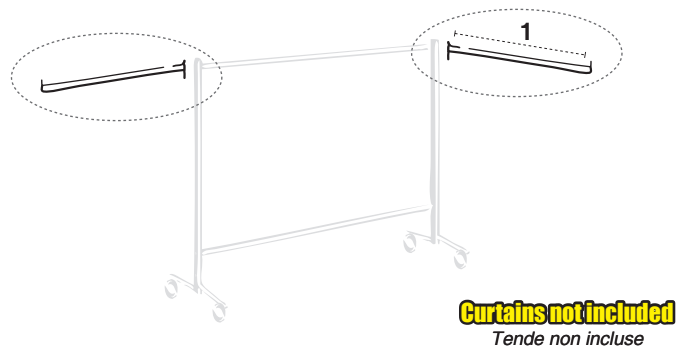

MOB

CODE	DESCRIZIONE	DESCRIPTION	1	2	3	
F11282S	Struttura pannello mobile MOB	MOB metal frame	2000 mm	2000 mm	1300 mm	1

Suitable with (*Adatto con*) : TENDARC Red Curtain 2000 - Green Curtain 2000